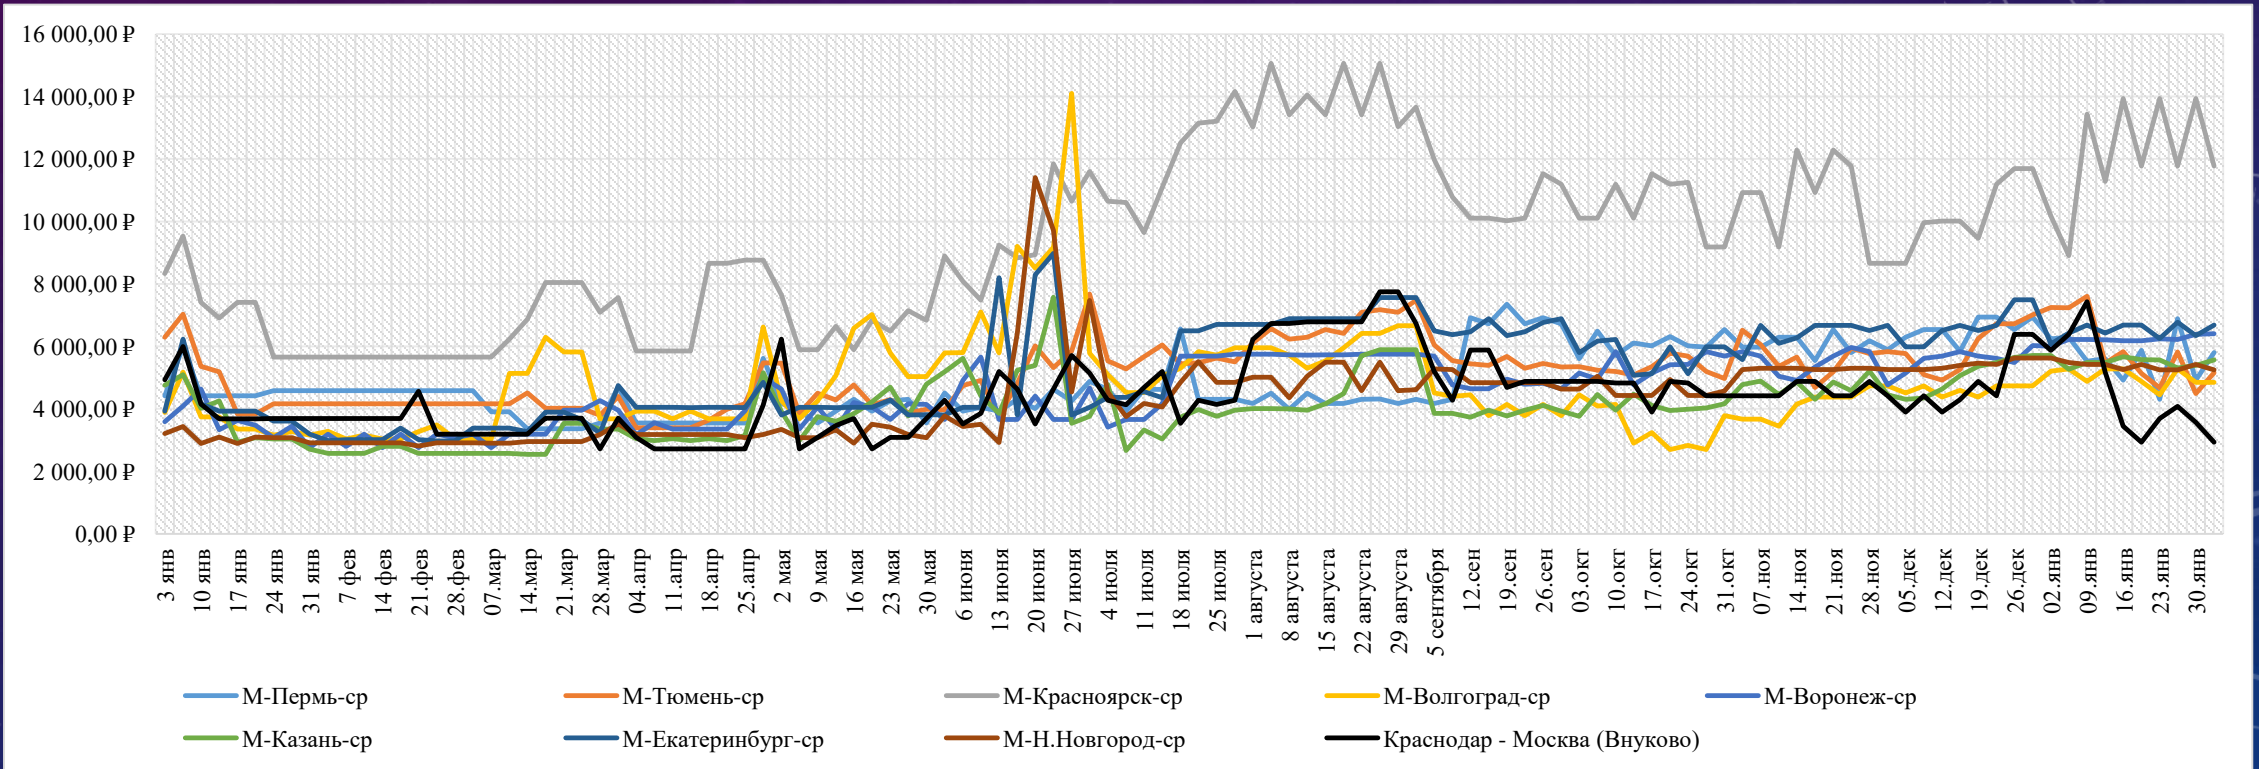

СТОИМОСТЬ АВИАПЕРЕЛЕТОВ ИЗ МОСКВЫ В 2021 Г. – ЯНВАРЬ 2022 Г.