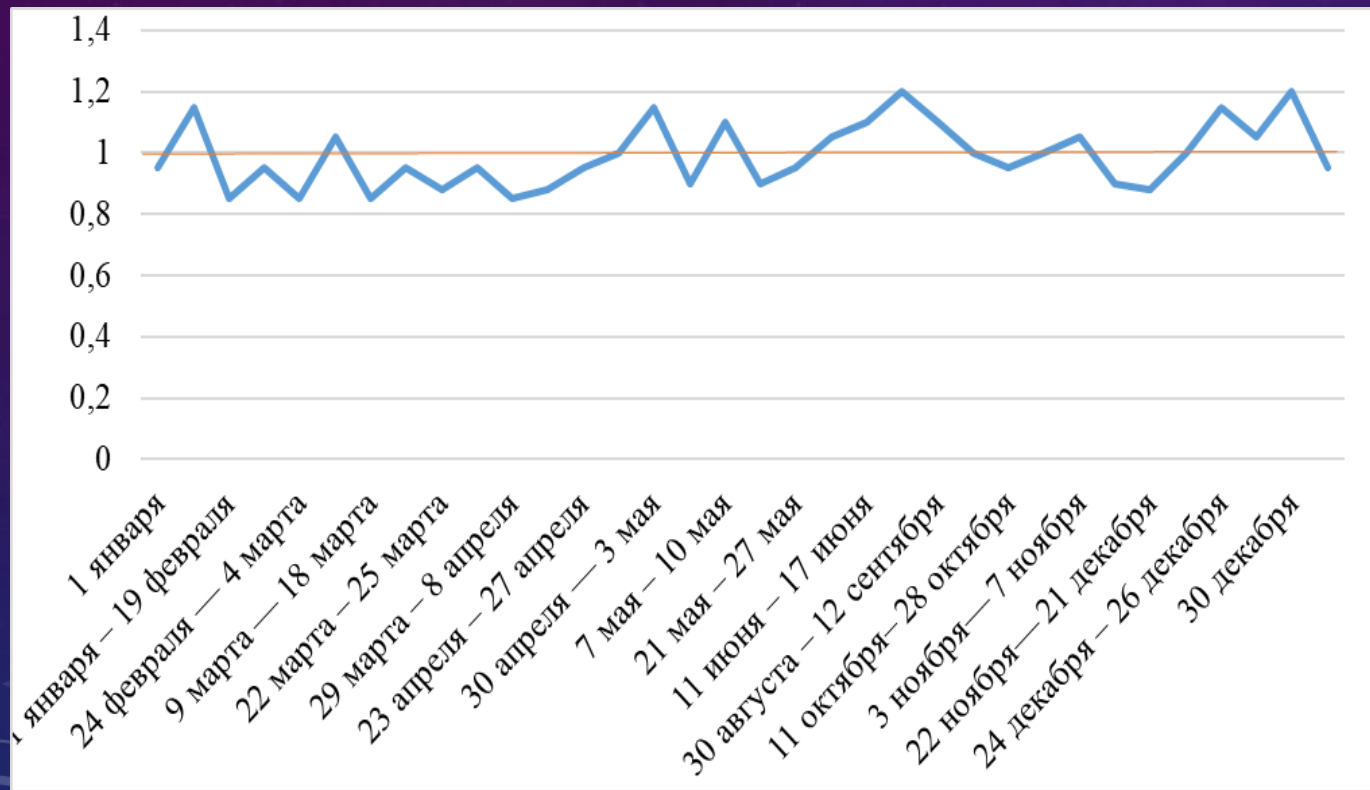

КОЭФФИЦИЕНТ СЕЗОННОСТИ РЖД В 2021 Г.